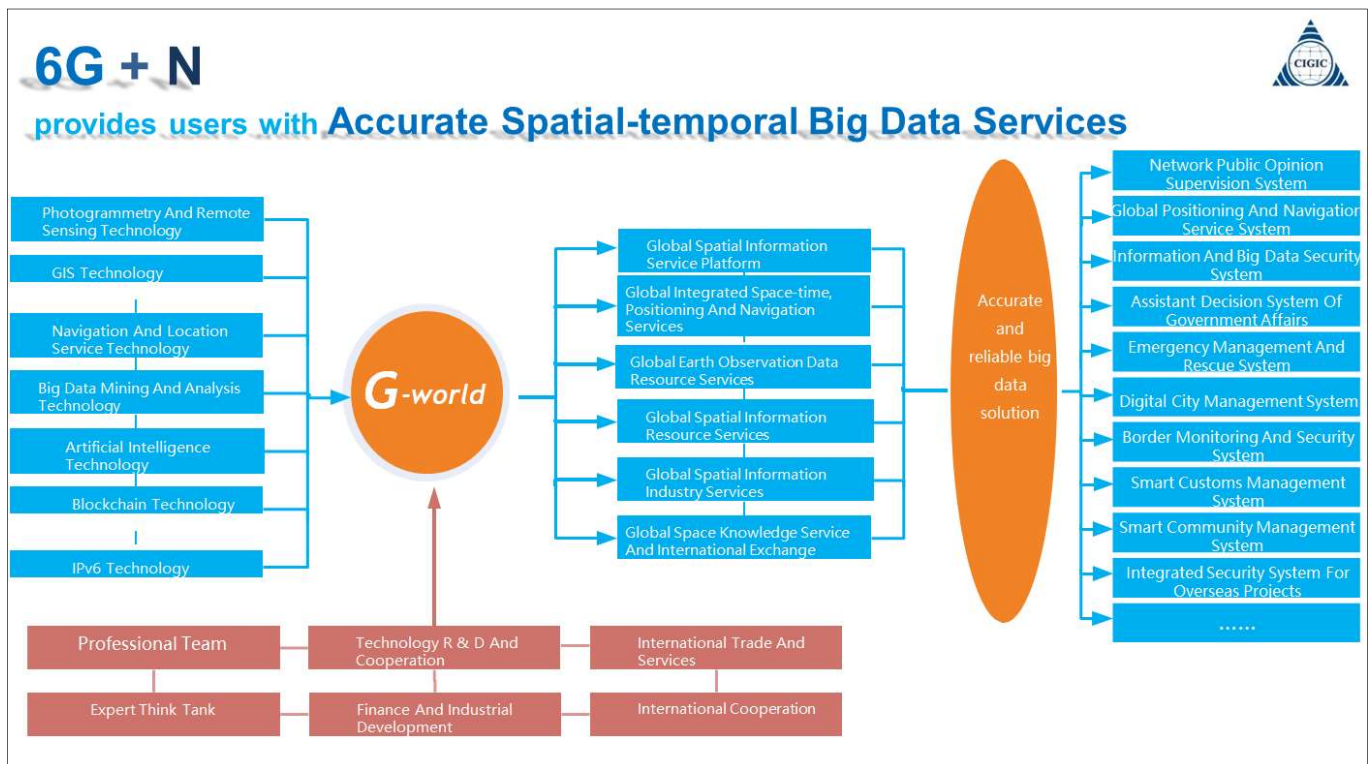

Introduction of China International Geo-Information Co. Ltd.

中测国际地理信息有限公司
CHINA INTERNATIONAL GEOINFORMATION CORPORATION LIMITED

China International Geo-Information Co. Ltd., located in Beijing, China, is an international technology company, who specializes in geo-information services and products, which include surveying and mapping, geoinformation-based services and applications, technical training and outreach, and international cooperation.

Service structure based on “G-world” platform

CIGIC is committed to integrated geo-information and advance information technologies to well serve the development of economy and society. CIGIC applies cutting-edge mapping, remote sensing technologies and big data processing and

analysis technologies to support our series of services in different industrial fields, including digital transportation, digital agriculture, digital marine, digital logistics, etc.

➤ Digital Agriculture Case

➤ Digital Transportation Case