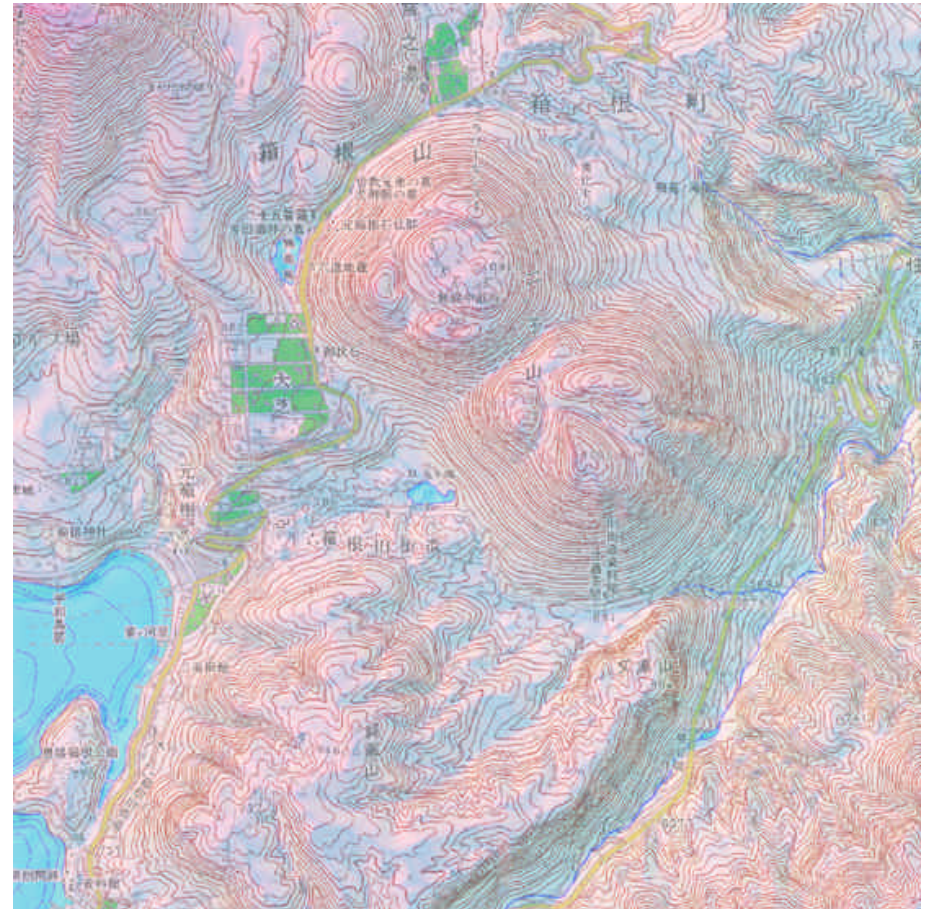

Color Composite of Topographic Information