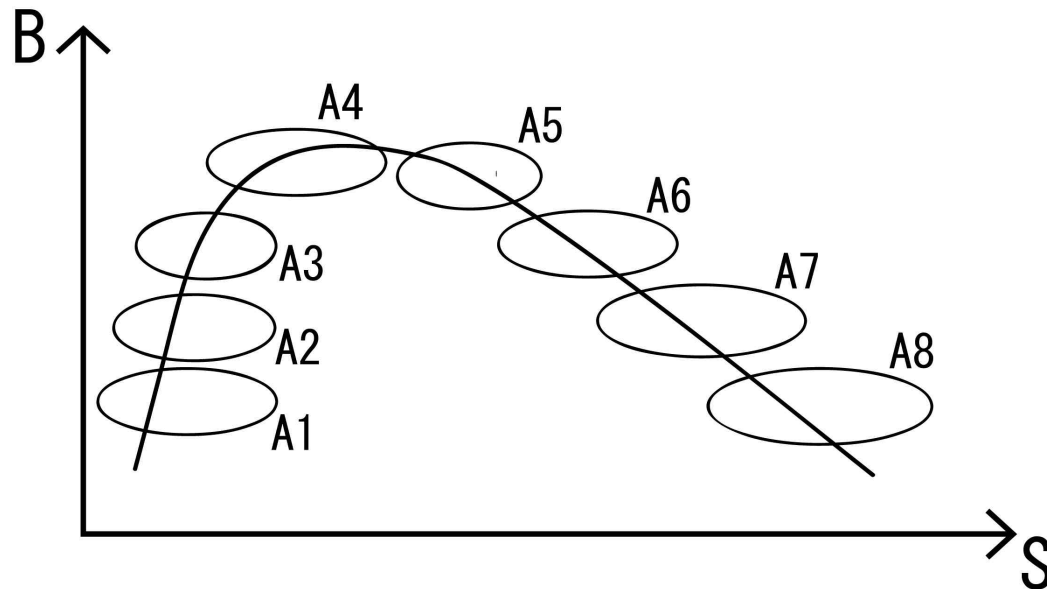

Color Selection Rule for Photoshop(1)

- Type A :

H : 18 degree interval for 20 colors

B : difference between max. and min.

..should be within 20% in value

S : as given below

Color Selection Rule for Photoshop(2)