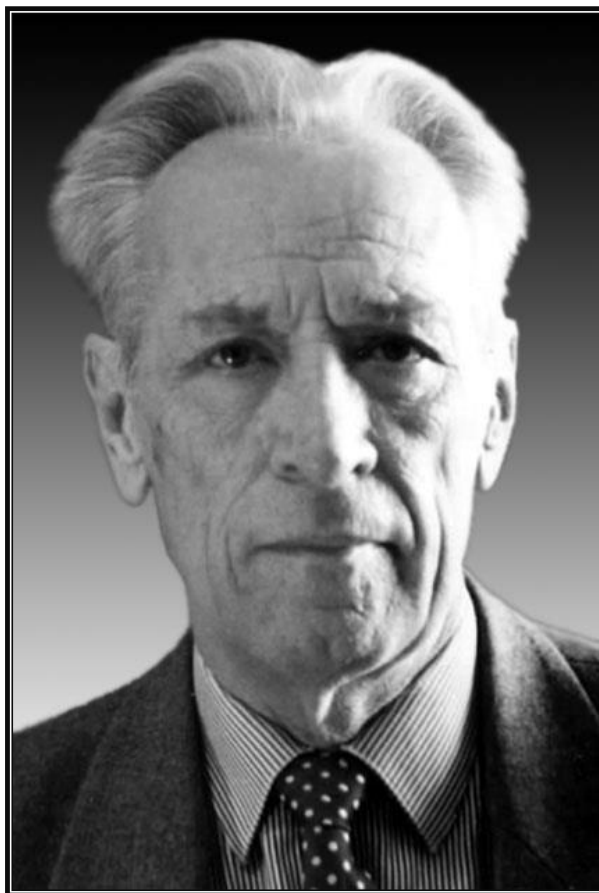

27.10.1934

10.05.2017

Yuri S. Tyuflin

Yuri S. Tyuflin, a veteran of the Federal Service of Geodesy and Cartography of Russia, and the F. Krasovsky Central Research Institute of Geodesy and Cartography (TSNIIGAiK), after a short illness died on May 10, 2017 in the age of 83.